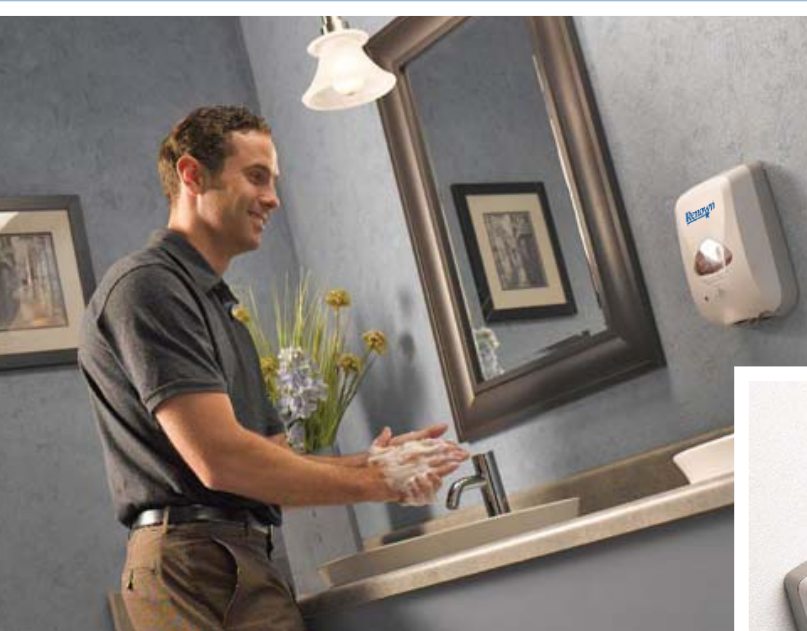

Distributed exclusively by:
AmSan
 Deerfield, IL 60015

LIT-5300-B4W

**Touch-free
Foam Soap**

DISPENSING SYSTEM

Touch-free Foam Soap

DISPENSING SYSTEM

Guaranteed PERFORMANCE

We've taken touchless technology to a whole new level. Performance of the touch-free dispensing system is guaranteed.

Rich, Luxurious Lather

Foam soap provides an extraordinarily pleasant handwashing experience. Whether you use our general handwashing formula or our antibacterial formula, you'll love our fresh new fragrances and luxurious lather.

Touch-Free System

Restrooms of today are touchless. No one wants to touch a washroom soap dispenser after countless others have touched it prior to washing their hands. Our new touch free foam soap dispenser lets you provide people with the touch-free experience they have come to expect in the restroom. It's also ideal for foodservice or other businesses with wash stations outside of the restroom.