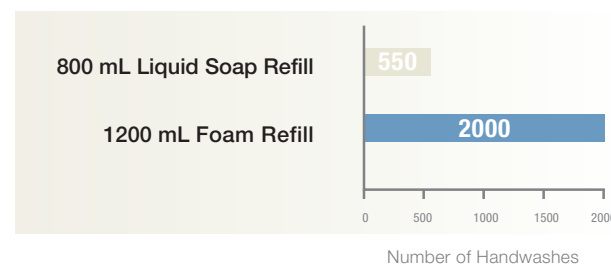

Touch-free Foam Soap

DISPENSING SYSTEM

Guaranteed PERFORMANCE

We've taken touchless technology to a whole new level. Performance of the touch-free dispensing system is guaranteed.

Rich, Luxurious Lather

Foam soap provides an extraordinarily pleasant handwashing experience. Whether you use our general handwashing formula or our antibacterial formula, you'll love our fresh new fragrances and luxurious lather.

More Handwashes per Refill

With foam soap you get significantly more handwashes per refill than you would with a lotion soap dispenser. Our 1200 mL dispenser provides 2000 handwashes per refill. Compare that with your average 800 mL liquid soap dispenser at only 550 handwashes per refill.

Touch-Free System

Restrooms of today are touchless. No one wants to touch a washroom soap dispenser after countless others have touched it prior to washing their hands. Our new touch free foam soap dispenser lets you provide people with the touch-free experience they have come to expect in the restroom. It's also ideal for foodservice or other businesses with wash stations outside of the restroom.

Easy to load and maintain

Dispenser shuts off automatically when it is opened to make refilling easier

Refill snaps into place easily - audible click makes it easy to know when it's in place

UL/CE registered

ADA compliant

Sanitary-sealed collapsible-refill keeps germs out

Uses 3 standard C-size batteries that last for up to 30,000 uses - batteries are included

Every refill comes with a fresh dispensing valve - no worry of clogging